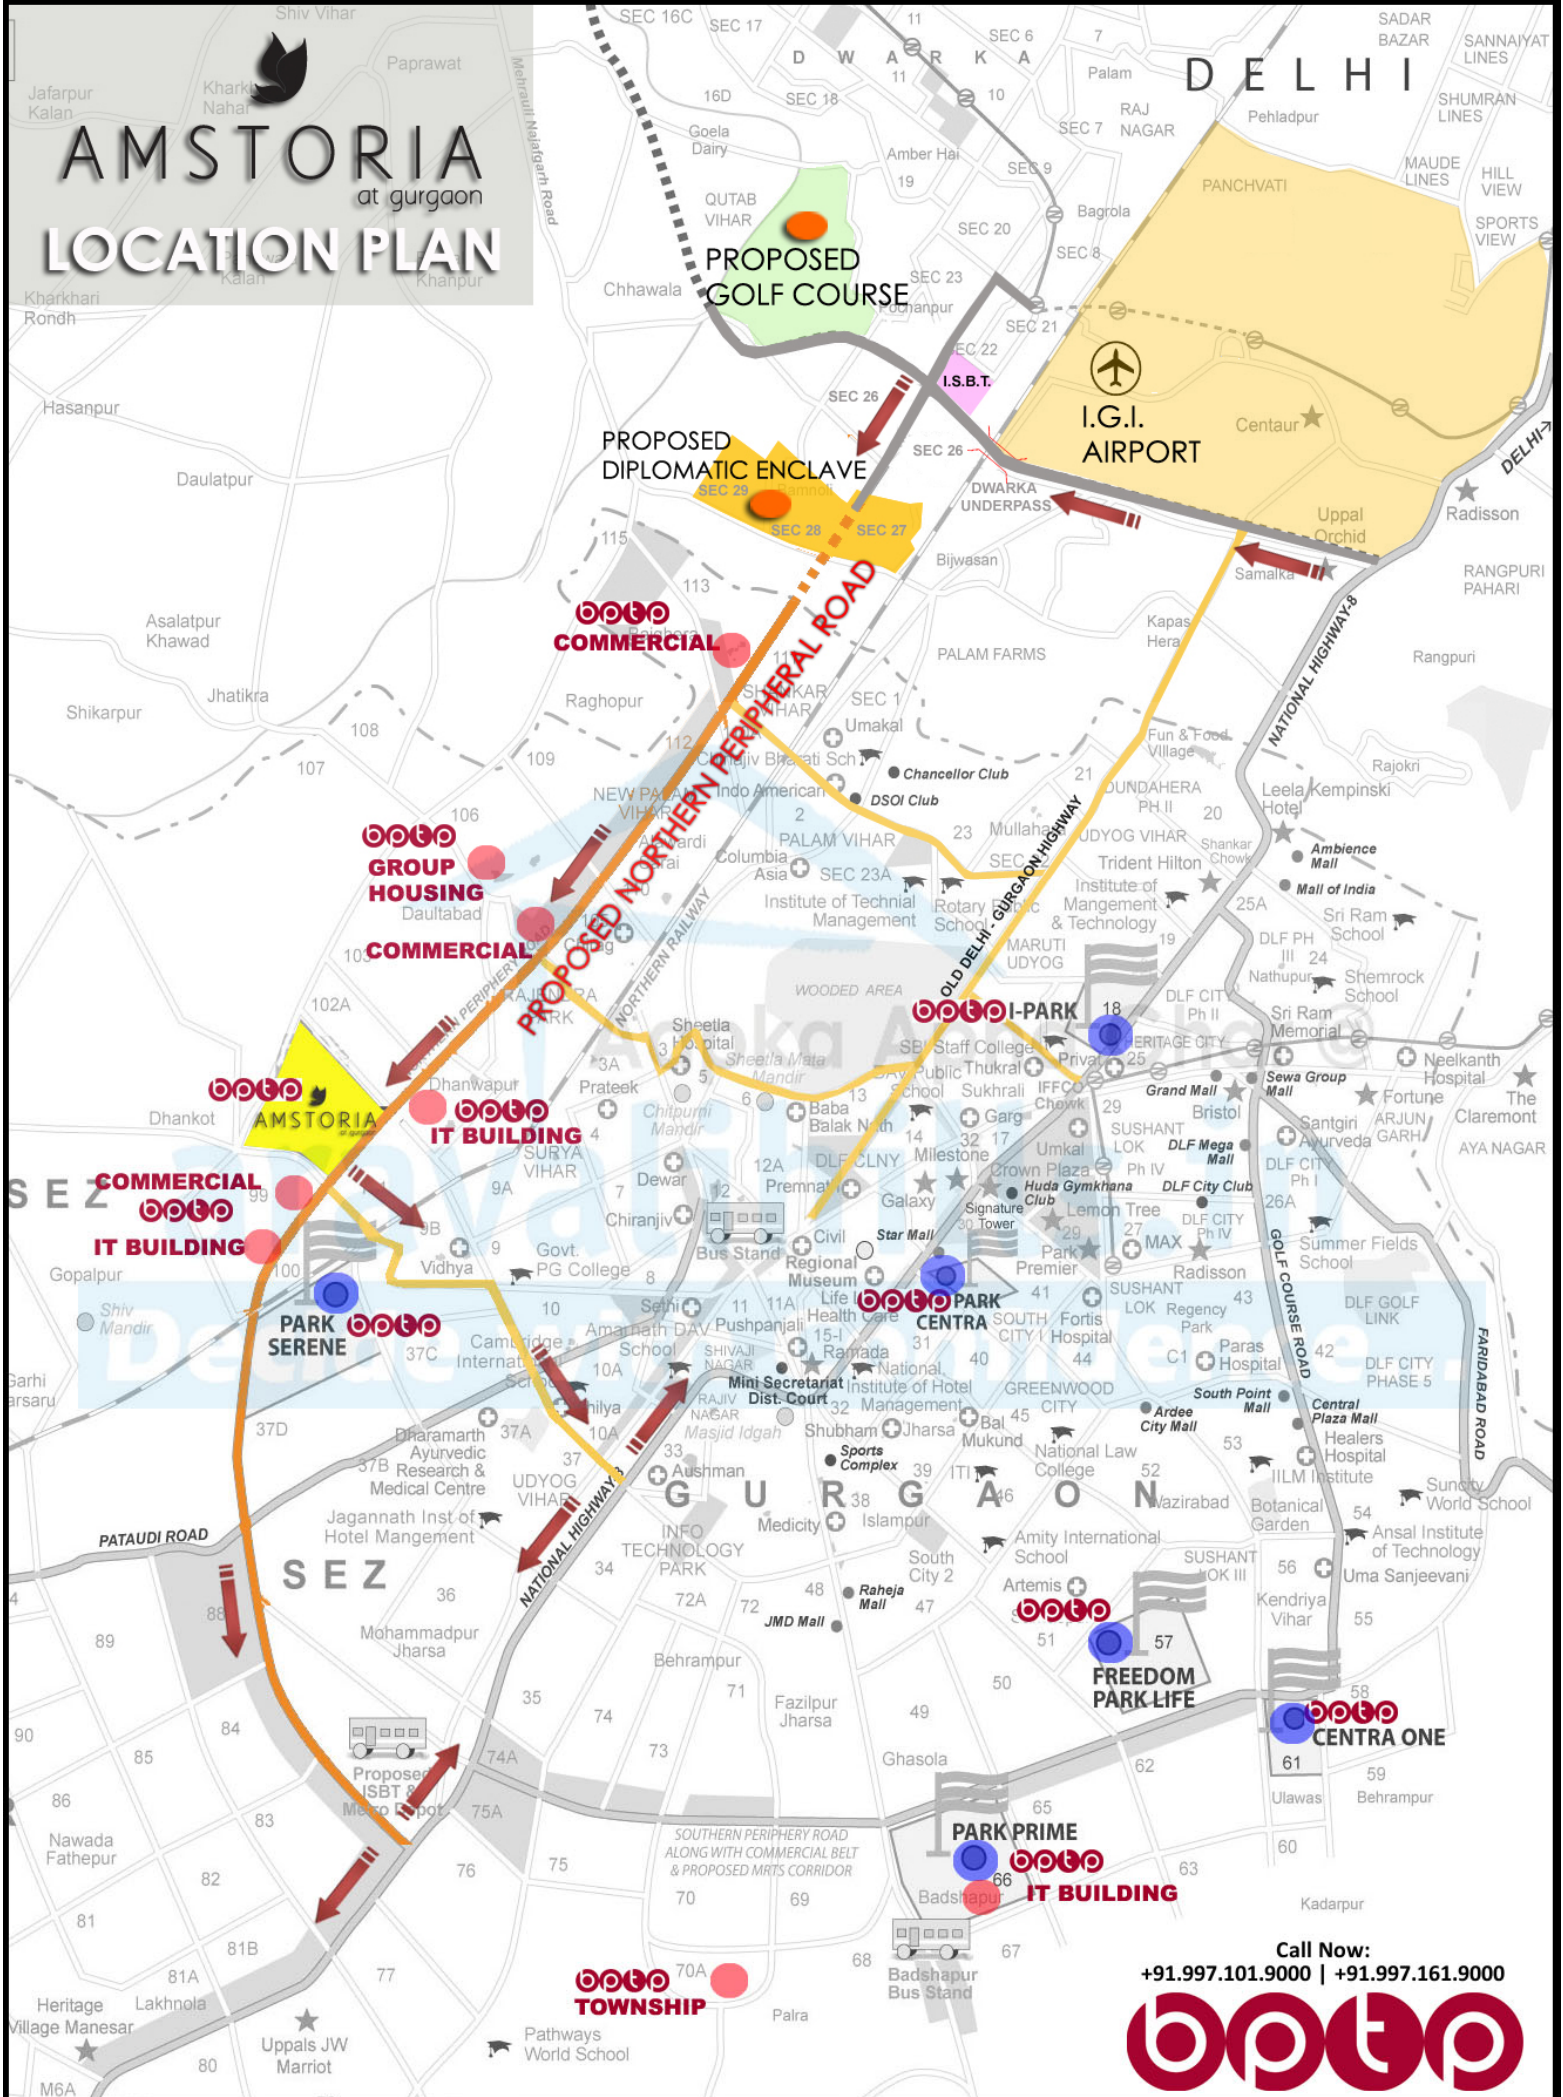

AMSTORIA

at gurgaon

LOCATION PLAN

Call Now:
 +91.997.101.9000 | +91.997.161.9000